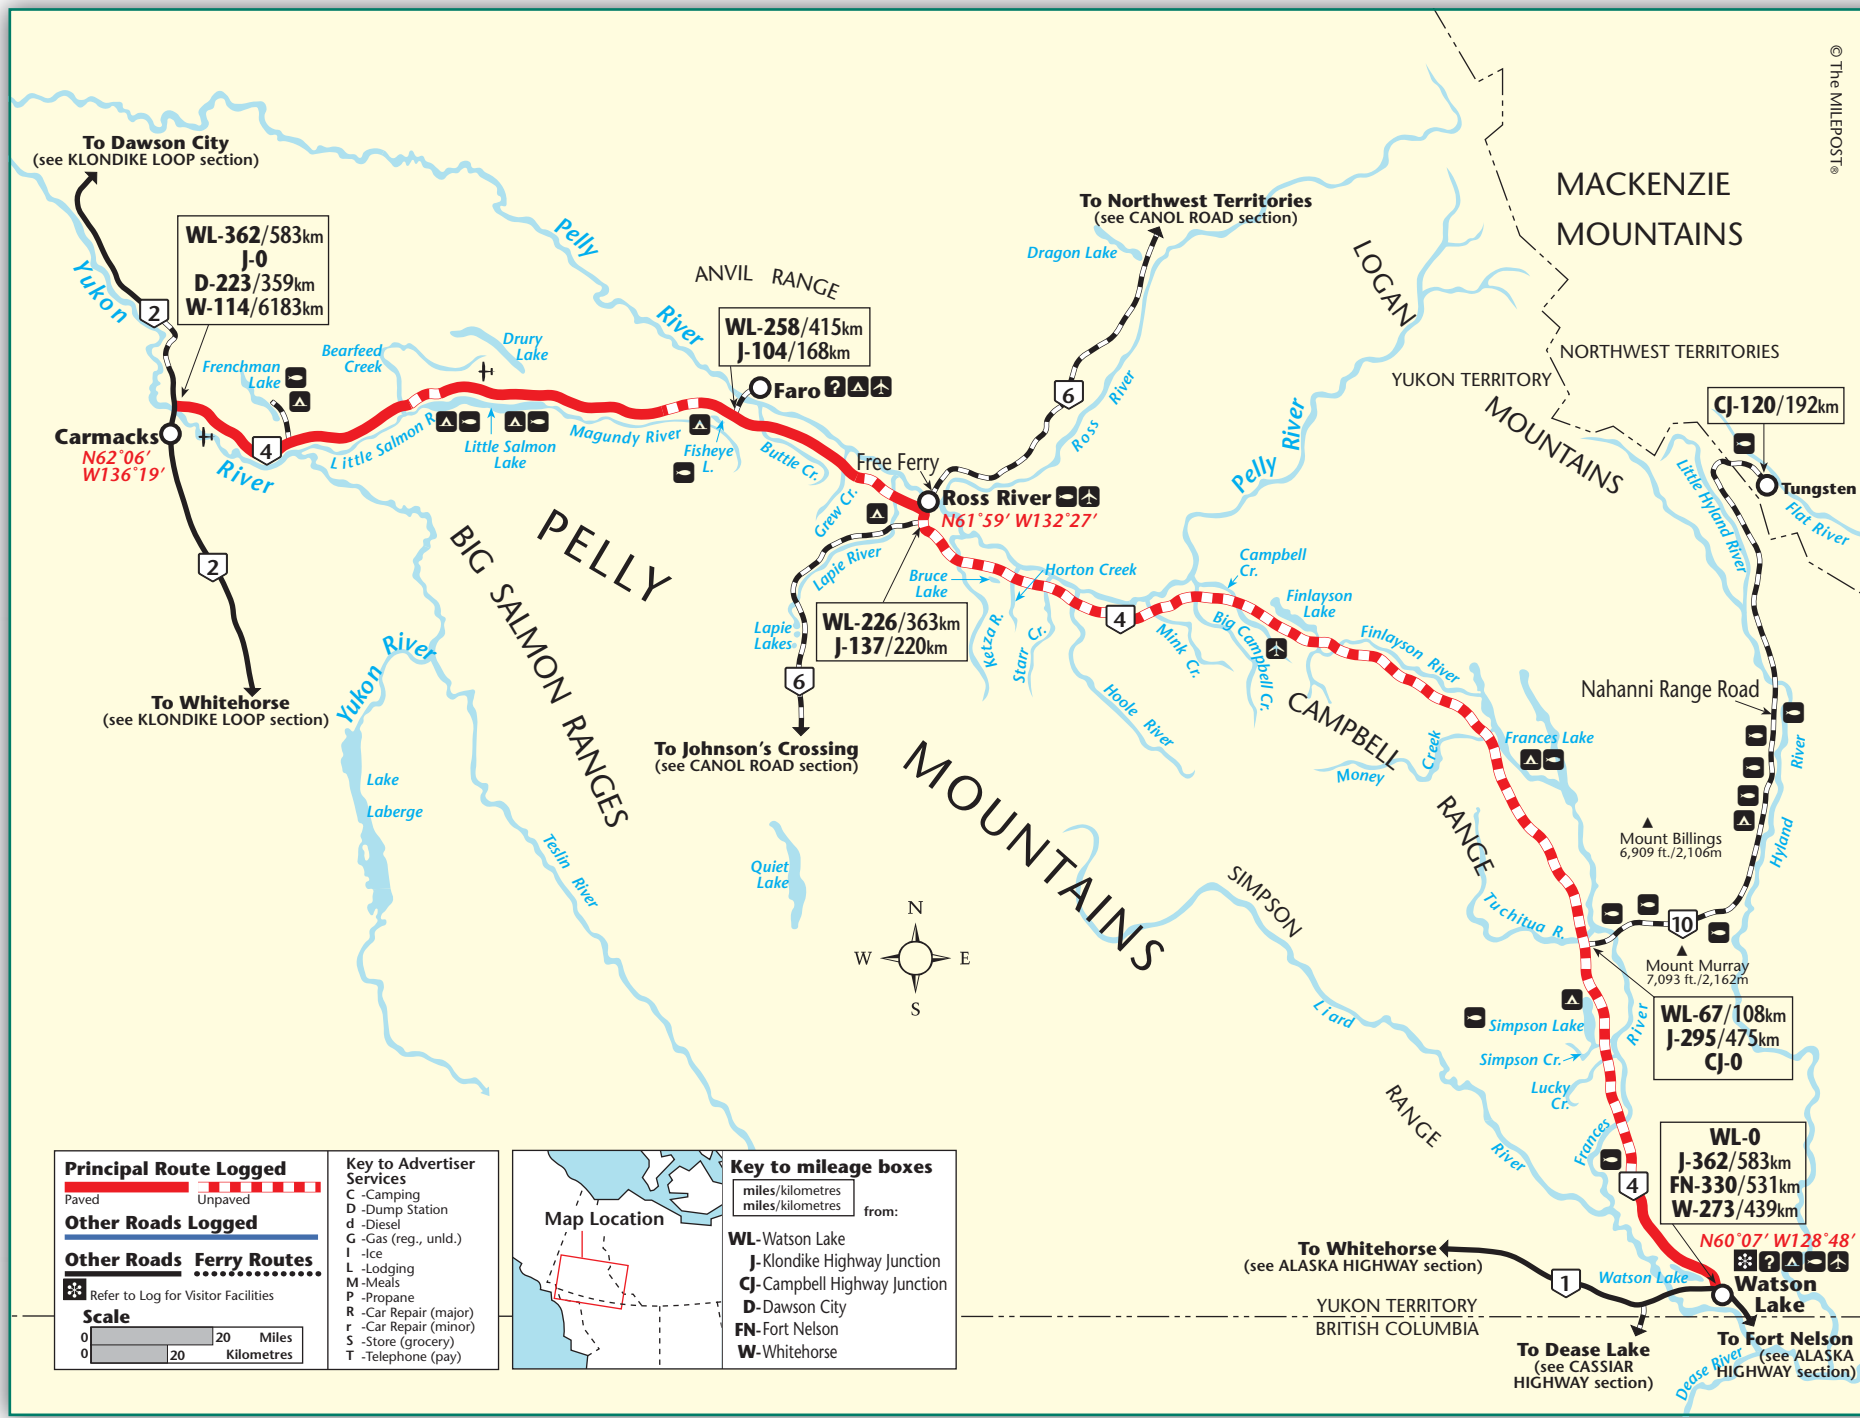

© The MILEPOST®

**Principal Route Logged**

Paved  
 Unpaved

**Other Roads Logged**

Other Roads  
 Ferry Routes

Refer to Log for Visitor Facilities

**Scale**  
 0 20 Miles  
 0 20 Kilometres

**Key to Advertiser Services**  
 C - Camping  
 D - Dump Station  
 d - Diesel  
 G - Gas (reg., unld.)  
 I - Ice  
 L - Lodging  
 M - Meals  
 P - Propane  
 R - Car Repair (major)  
 r - Car Repair (minor)  
 S - Store (grocery)  
 T - Telephone (pay)

**Key to mileage boxes**  
 miles/kilometres  
 miles/kilometres from:

WL - Watson Lake  
 J - Klondike Highway Junction  
 CJ - Campbell Highway Junction  
 D - Dawson City  
 FN - Fort Nelson  
 W - Whitehorse