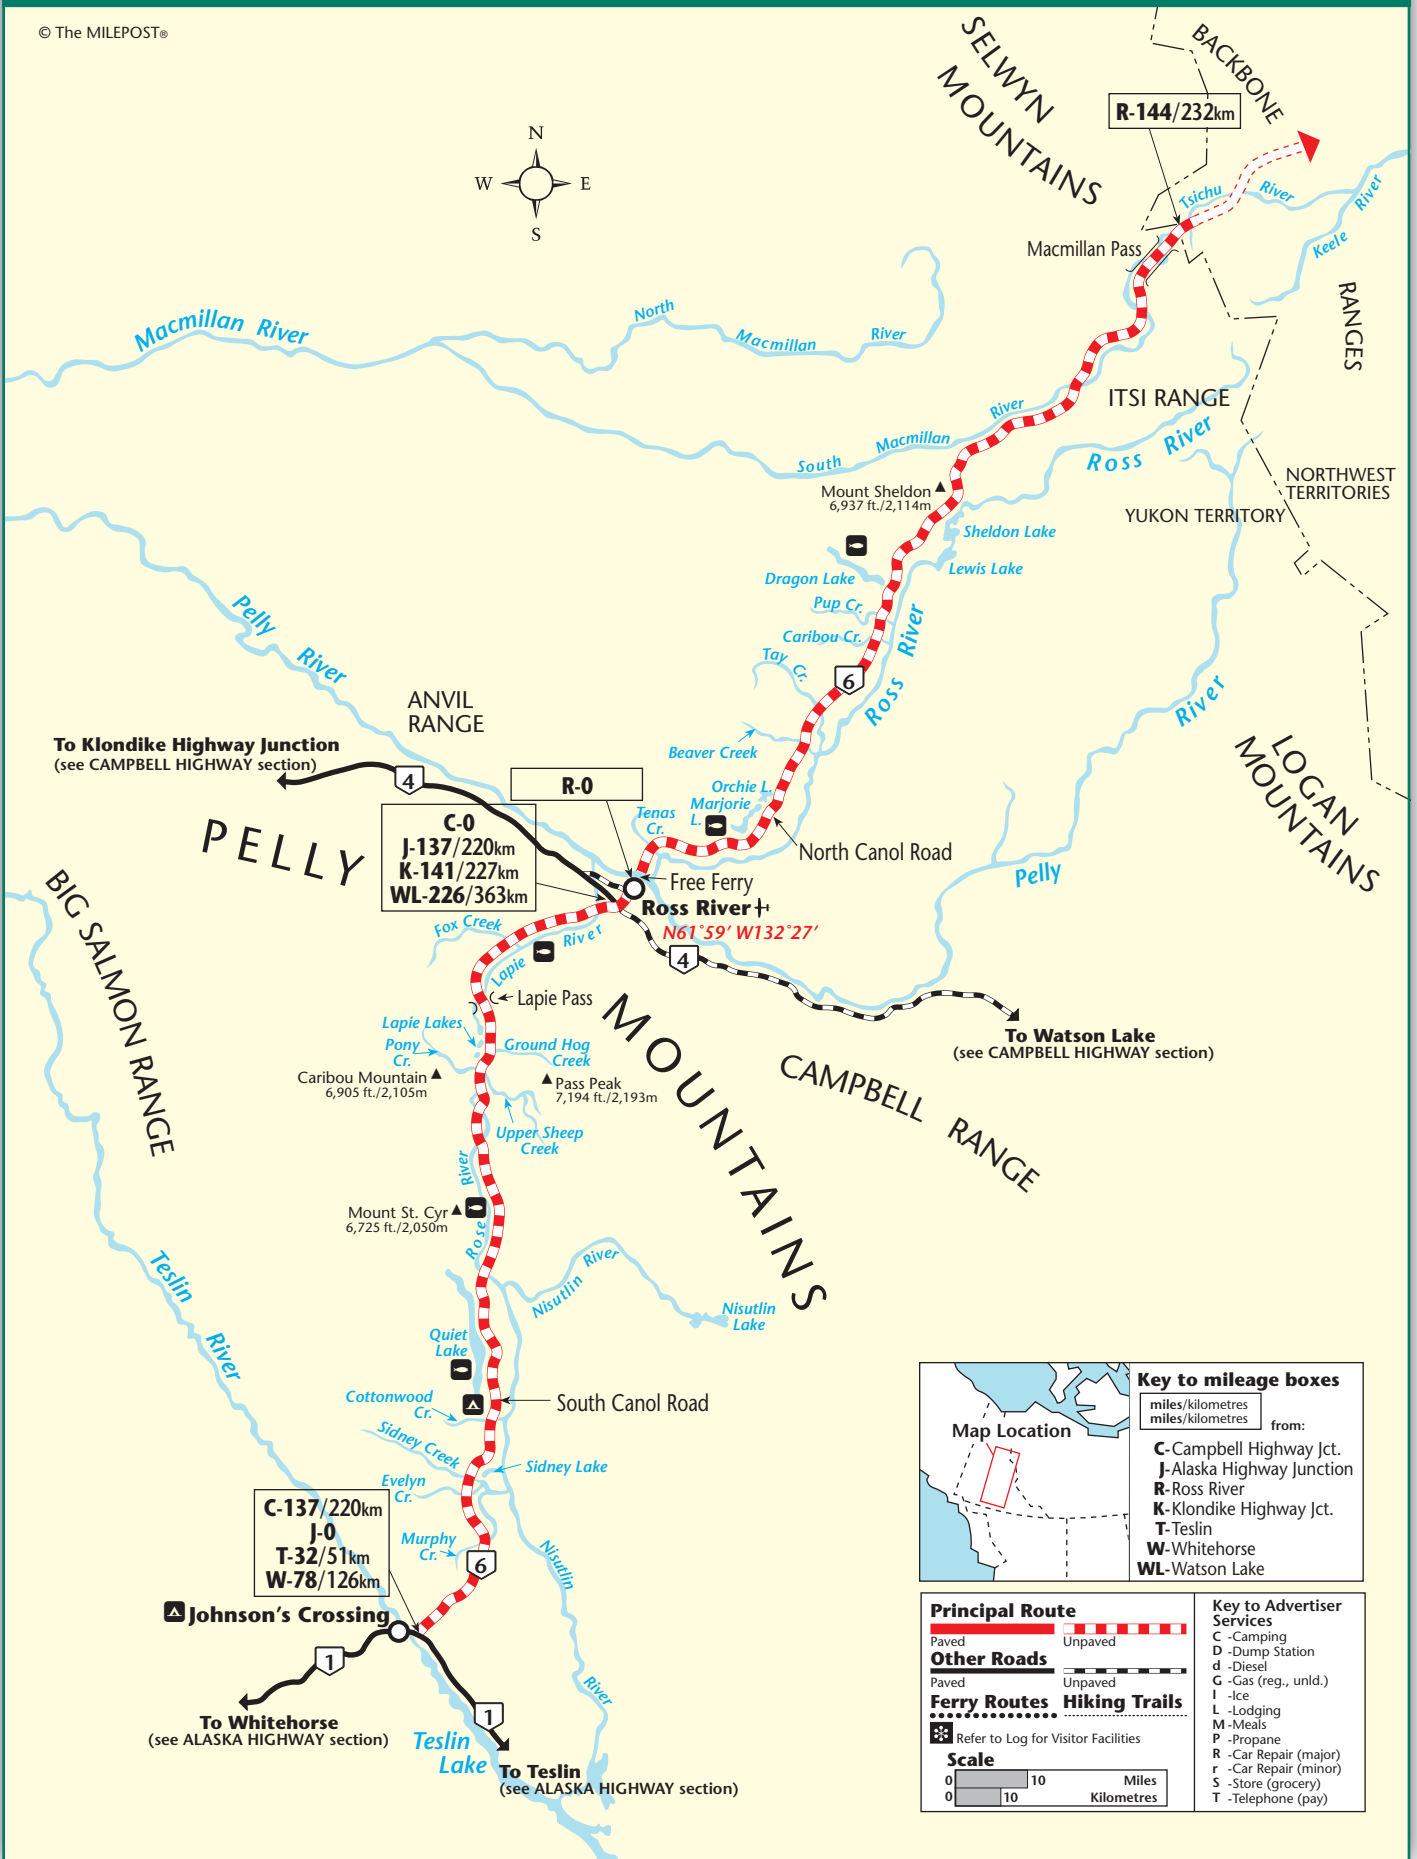

# Canol Road

Alaska Highway Junction, YT, to NWT Border

© The MILEPOST®

**Key to mileage boxes**

miles/kilometres  
miles/kilometres from:

- C** - Campbell Highway Jct.
- J** - Alaska Highway Junction
- R** - Ross River
- K** - Klondike Highway Jct.
- T** - Teslin
- W** - Whitehorse
- WL** - Watson Lake

**Principal Route**

Paved Unpaved

**Other Roads**

Paved Unpaved

**Ferry Routes** **Hiking Trails**

Refer to Log for Visitor Facilities

**Scale**

0 10 Miles  
0 10 Kilometres

**Key to Advertiser Services**

- C** - Camping
- D** - Dump Station
- d** - Diesel
- G** - Gas (reg., unld.)
- I** - Ice
- L** - Lodging
- M** - Meals
- P** - Propane
- R** - Car Repair (major)
- r** - Car Repair (minor)
- S** - Store (grocery)
- T** - Telephone (pay)